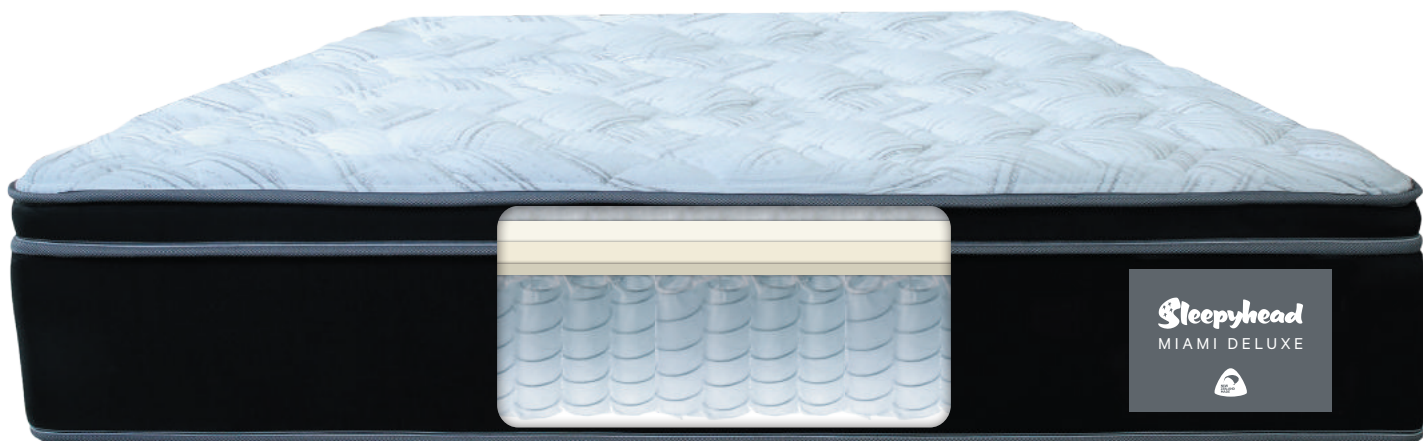

Sleepyhead

MIAMI

DELUXE

All the support and comfort of the Sleepyhead Miami with the added layer of a Dreamfoam pillowtop. Miami Deluxe delivers the ultimate in low partner disturbance of pocket springs combined with soft breathable comfort for a deeper more restful sleep.

FIBRE:NUVOLE

pure comfort

Excellent cushioning properties, releasing humidity to let your body breathe freely and eliminate 'hot spots'.

PILLOW:TOP

A plush Dreamfoam pillow-top provides added comfort and helps to reduce pressure points for a deeper more restful sleep.

Dreamfoam
environmentally friendly

Multiple layers of softer and medium density unique foam structure provides extra support and luxurious comfort.

POCKETSPRING

independent support

Full width pocket springs sit independent of each other in the mattress, so only those springs in direct contact with the body move to provide support where needed.