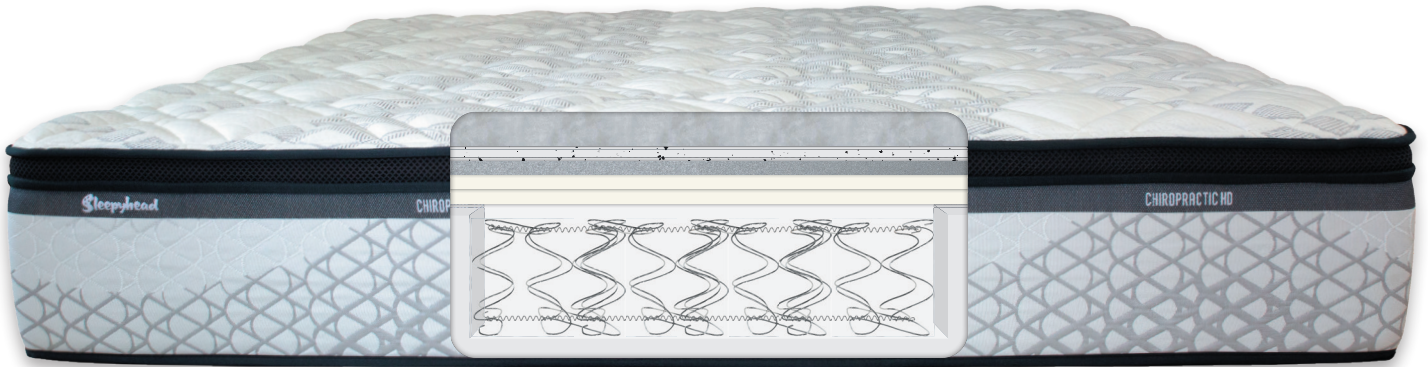

# Sleepyhead CHIROPRACTIC HD

WE'VE GOT YOUR BACK.®

SPECIALIST BACK CARE SUPPORT

OAK

PLUSH

SOFTER SUPPORT

FIRMER SUPPORT

SOFTER SUPPORT

FIRMER SUPPORT

SOFTER SUPPORT

**FABRIC: DRYTECH**  
*temperature control*

We've developed Dry-Tech into the fabric of our Chiropractic beds to help wick away body moisture and heat while you sleep.

**FUSION: GRAPHENE**  
*balanced temperature*

Superior memory foam infused with graphene. Get into bed feeling fresh and cool and stay that way longer.

**Dreamfoam**  
*environmentally friendly*

A unique foam structure with a plush feel provides extra support and luxurious comfort.

**COMFORT: EDGE**  
*edge to edge support*

Solid foam edge provides support right to the edge of the mattress which reduces the roll-out feeling

**FIBRE: NUVOLE**  
*pure comfort*

Nuvole pure comfort fibres have excellent cushioning properties while releasing humidity to let your body breathe freely and eliminate 'hot spots'.