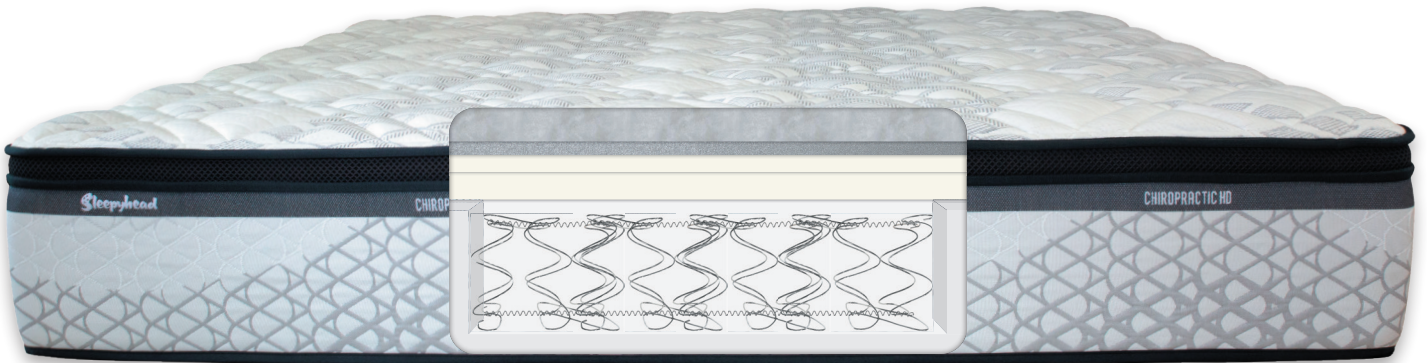

Sleepyhead CHIROPRACTIC HD

WE'VE GOT YOUR BACK.®

SPECIALIST BACK CARE SUPPORT

OAK

MEDIUM

SOFTER SUPPORT

FIRMER SUPPORT

SOFTER SUPPORT

FIRMER SUPPORT

SOFTER SUPPORT

FABRIC: DRYTECH

temperature control

We've developed Dry-Tech into the fabric of our Chiropractic beds to help wick away body moisture and heat while you sleep.

FUSION: GELTITANIUM

New Zealand made memory foam infused with Titanium and gel particles for conforming comfort with improved support and thermal performance.

TORQUEZONE: HD

therapeutic support

Strengthened z-shaped continuous coil 5-zone support system designed to reduce back stress.

Medium density unique foam structure with a medium feel provides extra support and luxurious comfort.

COMFORT: EDGE

edge to edge support

Solid foam edge provides support right to the edge of the mattress which reduces the roll-out feeling