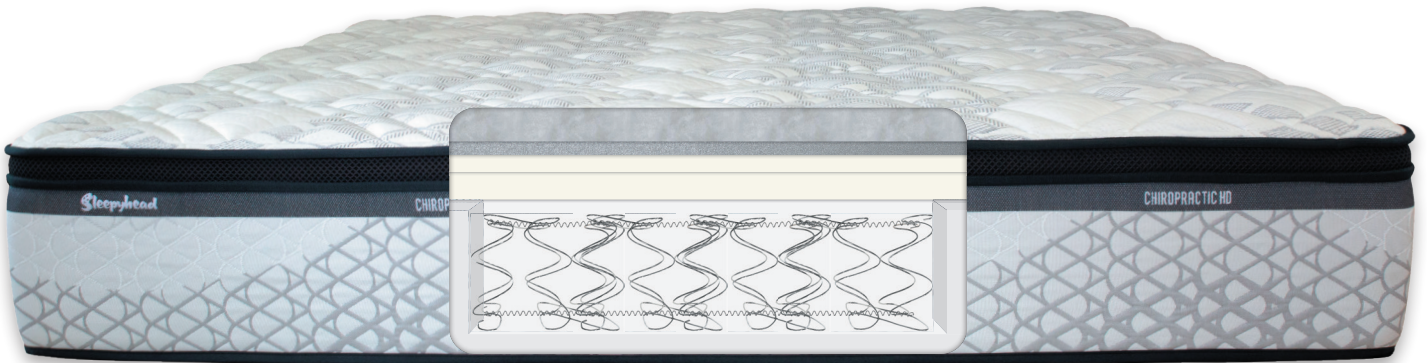

# Sleepyhead CHIROPRACTIC HD

WE'VE GOT YOUR BACK.®

SPECIALIST BACK CARE SUPPORT

OAK

FIRM

SOFTER SUPPORT

FIRMER SUPPORT

SOFTER SUPPORT

FIRMER SUPPORT

SOFTER SUPPORT

**FABRIC: DRYTECH**  
*temperature control*

We've developed Dry-Tech into the fabric of our Chiropractic beds to help wick away body moisture and heat while you sleep.

**TITANIUM: GELFOAM**

Titanium is blended with gel particles to deliver improved resilience, support and thermal performance for a more comfortable and supported sleep.

**TORQUEZONE: HD**  
*therapeutic support*

Strengthened z-shaped continuous coil 5-zone support system designed to reduce back stress.

High density unique foam structure with a firm feel provides extra support and luxurious comfort.

**COMFORT: EDGE**  
*edge to edge support*

Solid foam edge provides support right to the edge of the mattress which reduces the roll-out feeling