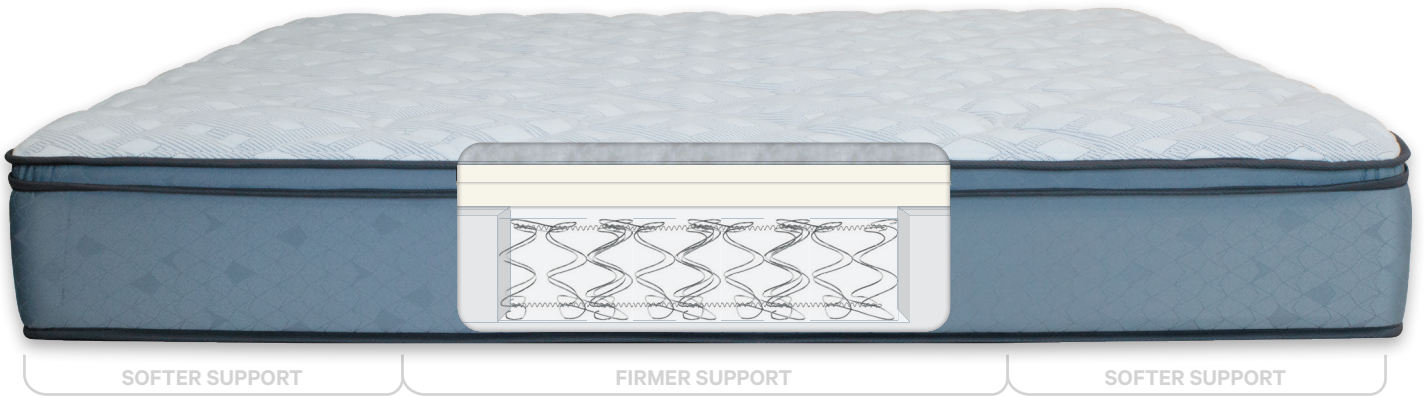

# Sleepyhead CHIROPRACTIC

WE'VE GOT YOUR BACK.®

CLASSIC BACK CARE SUPPORT

## MONARCH

PLUSH

### FABRIC: DRYTECH

temperature control

We've developed Dry-Tech into the fabric of our Chiropractic beds to help wick away body moisture and heat while you sleep.

### FIBRE: NUVOLE

pure comfort

Nuvole pure comfort fibres have excellent cushioning properties while releasing humidity to let your body breathe freely and eliminate 'hot spots'.