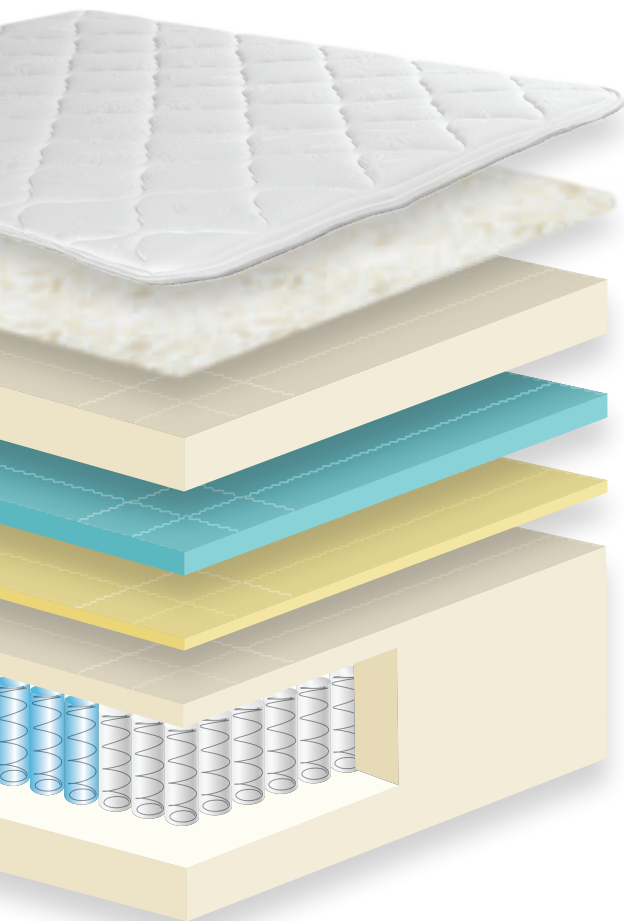

Sleepyhead PERFECT NIGHT

Sensation

PLUSH

Perfect Support Every Night

Our Perfect Night beds are all made at the Sleepyhead factory right here in Christchurch. We spin the wire to create the 5-zone pocket springs and evenly heat temper them so they support you perfectly every night.

We make our own eco-friendly Dreamfoam® to ensure the foam comes out just right and feels fantastic.

You can trust that every Sleepyhead goes out the door with our highest quality guarantee.

FIBRE: WOOL+SILK
naturally luxurious

Blended silk and New Zealand Wool fibres beneath the fabric aid breathability and cushioning.

Dreamfoam
environmentally friendly

Eco-friendly breathable Dreamfoam with a plush feel provides extra support and luxurious comfort.

FUSION:GEL
balanced temperature

This advanced comfort layer technology combines the pressure-relieving ability of our superior Memory Foam with the heat absorbing qualities of gel particles.

LatexGOLD
hypo-allergenic control