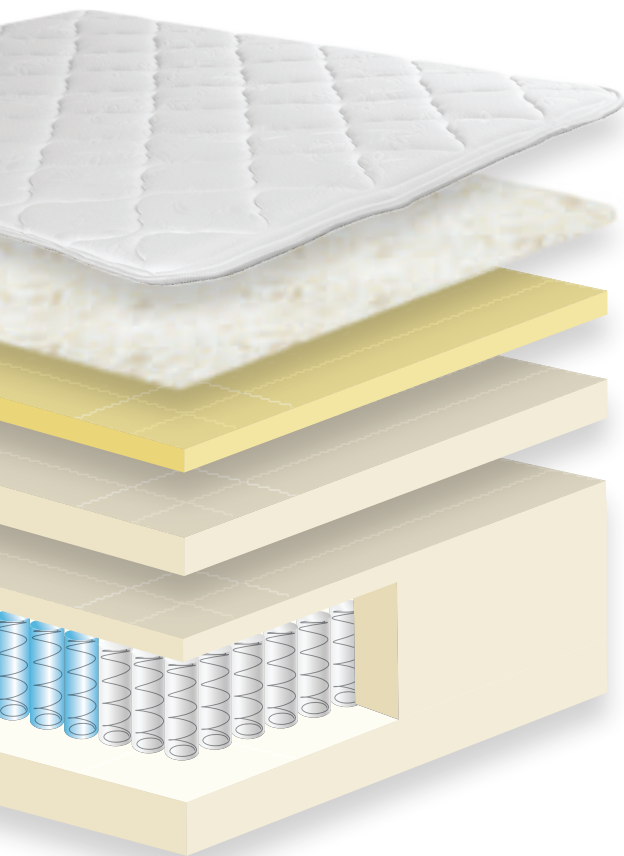

Sleepyhead PERFECT NIGHT

Sensation

MEDIUM

Perfect Support Every Night

Our Perfect Night beds are all made at the Sleepyhead factory right here in Christchurch. We spin the wire to create the 5-zone pocket springs and evenly heat temper them so they support you perfectly every night.

We make our own eco-friendly Dreamfoam® to ensure the foam comes out just right and feels fantastic.

You can trust that every Sleepyhead goes out the door with our highest quality guarantee.

FIBRE: WOOL+SILK
naturally luxurious

Blended silk and New Zealand Wool fibres beneath the fabric aid breathability and cushioning.

LatexGOLD
hypo-allergenic control

Natural antibacterial properties help maintain a dust free, healthier sleep environment which is great for asthma and hay fever sufferers.

COMFORT:EDGE
edge to edge support

Solid foam edge provides support right to the edge of the mattress which reduces the roll out feeling.