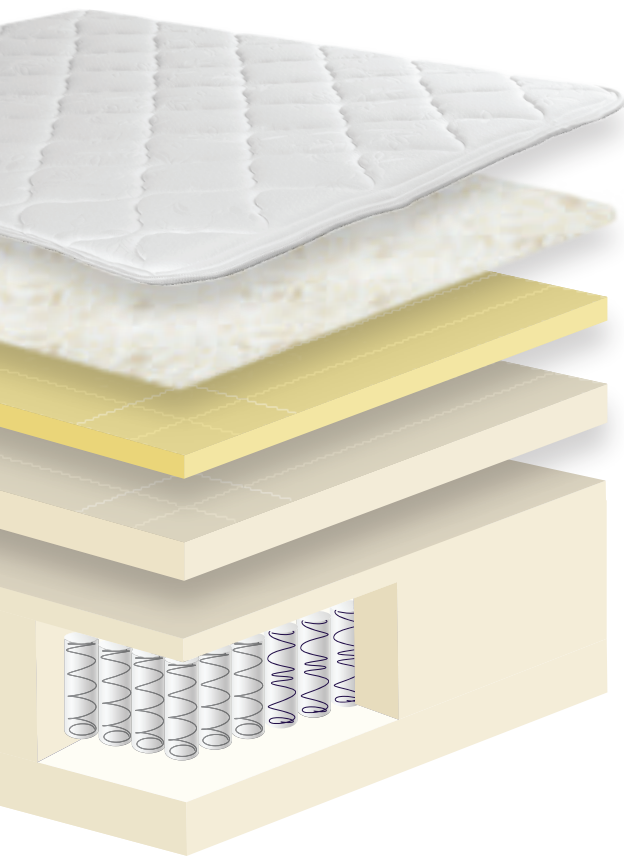

**Sleepyhead**  
BALANCE®

# Norfolk

MEDIUM-PLUSH

Our Balance beds are all made at the Sleepyhead factory right here in Christchurch. We spin the wire to create the springs and evenly heat temper them so they provided independently balanced support. We make our own eco-friendly Dreamfoam® to ensure the foam comes out just right and feels fantastic. You can trust that every Sleepyhead goes out the door with our highest quality guarantee.

**FIBRE:WOOL**  
*naturally luxurious*

Dust-mite resistant and hypo-allergenic while helping to regulate body temperatures.

**LatexGOLD**  
*hypo-allergenic control*

Natural antibacterial properties help maintain a dust free, healthier sleep environment which is great for asthma and hay fever sufferers.

**COMFORT:EDGE**  
*edge to edge support*

Solid foam edge provides support right to the edge of the mattress which reduces the roll out feeling.