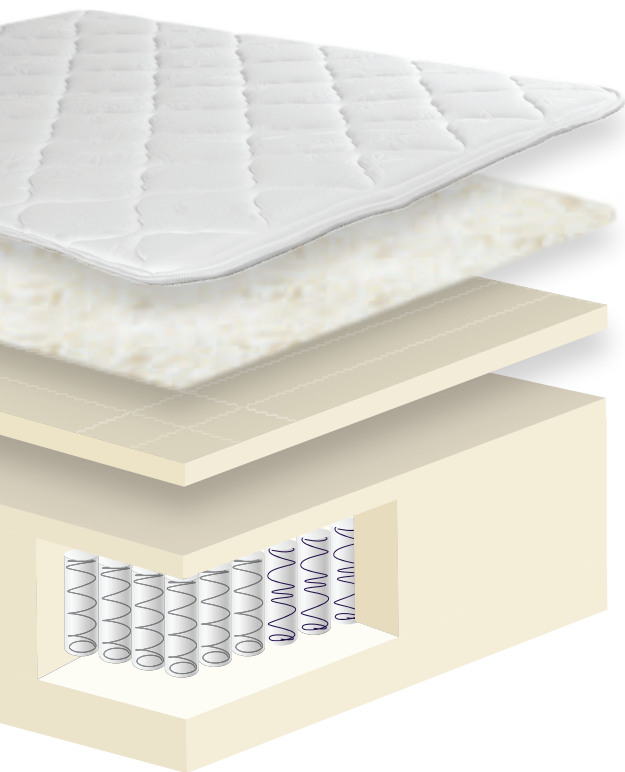

Sleepyhead
BALANCE®

Essex

FIRM-MEDIUM

Our Balance beds are all made at the Sleepyhead factory right here in Christchurch. We spin the wire to create the springs and evenly heat temper them so they provided independently balanced support. We make our own eco-friendly Dreamfoam® to ensure the foam comes out just right and feels fantastic. You can trust that every Sleepyhead goes out the door with our highest quality guarantee.

FIBRE: WOOL
naturally luxurious

Dust-mite resistant and hypo-allergenic while helping to regulate body temperatures.

Dreamfoam®
environmentally friendly

High density unique foam structure with a firm feel provides extra support and luxurious comfort.

POCKETSPRING
3-zone independent support

A 3 zone support system featuring alternating zones of Tri-Sense, a two-stage pocket coil which detects & deflects pressure, and independent pocket springs for reduced partner disturbance and increased comfort.

COMFORT: EDGE
edge to edge support

Solid foam edge provides support right to the edge of the mattress which reduces the roll out feeling.