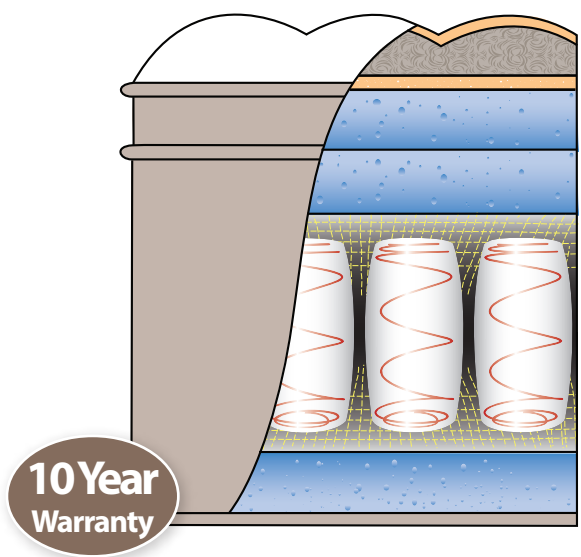

Conforms to your shape for a more comfortable sleep
Less pressure points on the body

Increased sleep surface and mattress stability
Structure Flex edge support

Quality you can trust
Made in New Zealand

WE MAKE THE WORLD'S BEST MATTRESS™